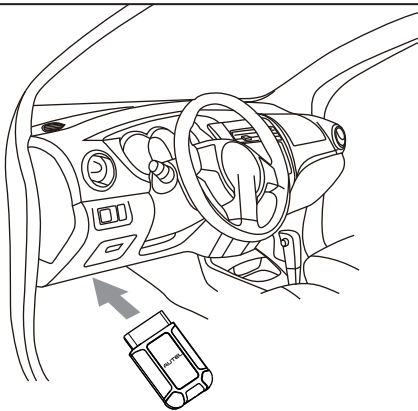

3

- Insert the MaxiVCI V150 into the vehicle's DLC, which is generally located under the vehicle dashboard.

4

- Connect the tablet to the MaxiVCI V150 via Bluetooth to establish a communication link.
- When the MaxiVCI V150 is properly connected to the vehicle and the tablet, the VCI status button on the bottom bar of the screen will display a green badge at the corner, indicating the tablet is ready to start vehicle diagnosis.