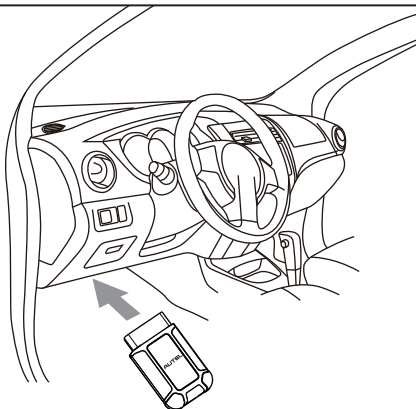

3

- Insert the MaxiVCI V150 into the vehicle's DLC, which is generally located under the vehicle dashboard.

4

- Connect the tablet to the MaxiVCI V150 via Bluetooth to establish a communication link.
- When the MaxiVCI V150 is properly connected to the vehicle and the tablet, the VCI status button on the bottom bar of the screen will display a green badge at the corner, indicating the tablet is ready to start vehicle diagnosis.