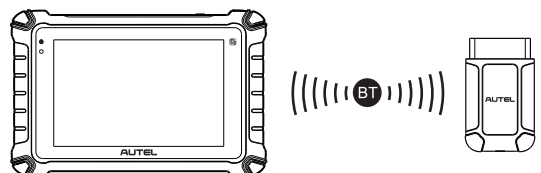

1

- Press and hold the **Power/Lock** button to turn on the tablet. Ensure the tablet has a charged battery or is connected to the supplied DC power supply.

2

- Scan the QR code above to visit our website at **pro.autel.com**.
- Create an Autel ID and register the product with its serial number and password.

3

- Insert the MaxiVCI V150 into the vehicle's DLC, which is generally located under the vehicle dashboard.

4

- Connect the tablet to the MaxiVCI V150 via Bluetooth to establish a communication link.
- When the MaxiVCI V150 is properly connected to the vehicle and the tablet, the VCI status button on the bottom bar of the screen will display a green badge at the corner, indicating the tablet is ready to start vehicle diagnosis.