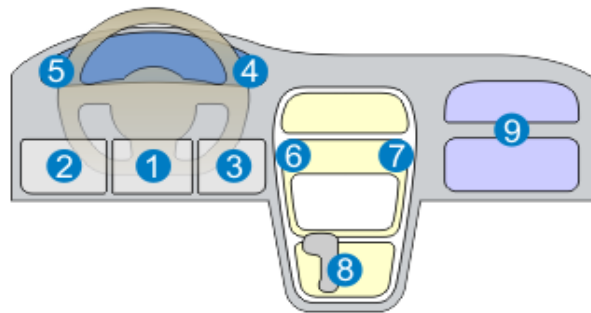

OBD Port Location:

1. Just below the steering wheel column
2. Left side of the steering wheel column
3. Right side of the steering wheel column
4. On the right side of the dashboard
5. On the left side of the dashboard
6. On the left side of central console
7. On the right side of the central console
8. Under the glove box
9. Within the drawer